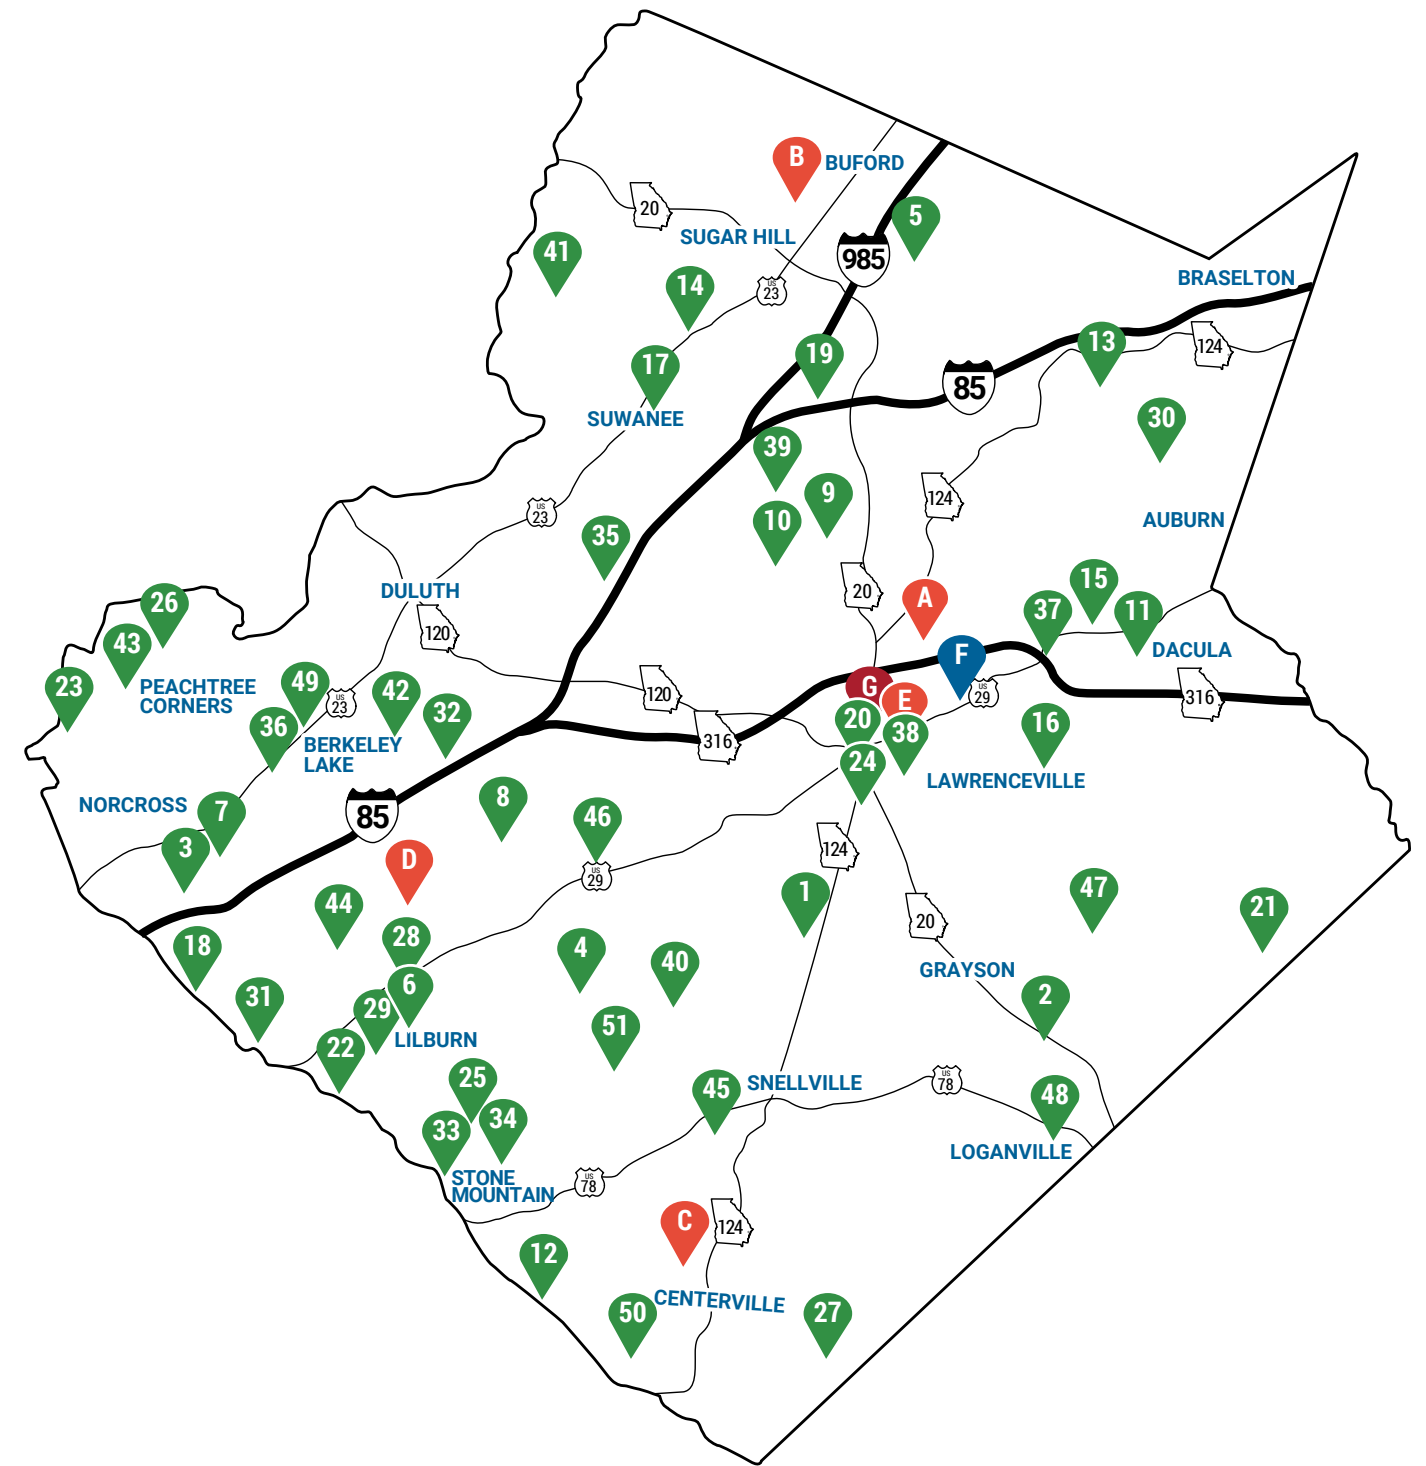

Baseball/Softball Field	Basketball Court	Community Garden	Dog Park	Facility/Room	Fishing	Football/Multiuse Field	Gymnasium	Historical/cultural	Lake/Pond/River	Pavilion/Meadow	Playground	Pool-Indoor	Pool-Outdoor	Sand Volleyball Court	Skate Park	Soccer Field	Tennis/Pickleball Court	Trail-Equestrian/Mtn. Bike	Trail-Paved/Non-Paved	Outdoor Lighted Walking Path	
31	Lucky Shoals Park | Norcross | 678.277.0860	•	•								P	•									•	
32	McDaniel Farm Park | Duluth | 770.814.4920 Multiple entrances										P	•										•
33	Mountain Park Aquatic Center | Stone Mountain 678.277.0870 Mountain Park Activity Building | Stone Mountain 678.277.0179												•	•								•
34	Mountain Park Park | Lilburn | 770.978.5271 Mountain Park Park Depot | Lilburn | 678.277.0179	•									P	•										•
35	Peachtree Ridge Park | Suwanee | 678.277.0910	•	•	•							P	•										•
36	Pinckneyville Park | Berkeley Lake | 678.277.0920 Multiple entrances	•									P	•										•
37	Rabbit Hill Park | Dacula | 678.277.0893 Multiple entrances	•	•	•	•	•					P	•										•
38	Rhodes Jordan Park | Lawrenceville | 678.277.0890	•	•	•	•	•					P	•										•
39	Rock Springs Park | Lawrenceville | 770.417.2210 Multiple entrances										P	•										•
40	Ronald Reagan Park | Lawrenceville | 678.277.0179		•	•							P	•										•
41	Settles Bridge Park | Suwanee | 678.277.0910										P	•										•
42	Shorty Howell Park | Duluth | 678.277.0906	•									P	•										•
43	Simpsonwood Park | Peachtree Corners | 770.822.5450										P	•										•
44	Singleton Park | Norcross | Under Construction																					
45	South Gwinnett Park | Snellville | 770.978.5271 Multiple entrances	•										•										•
46	Sweet Water Park | Lawrenceville | 678.277.0179		•								P	•										•
47	Tribble Mill Park | Lawrenceville | 678.277.0890 Multiple entrances										P	•										E B
48	Vines Park | Loganville | 678.277.0890 VinesMansion.com			•	•																	•
49	West Gwinnett Park & Aquatic Center | Berkeley Lake | 678.407.8801		•	•	•								•	•								•
50	Yellow River Park | Stone Mountain | 678.978.5271 Multiple entrances										P	•										E B
51	Yellow River Post Office Site | Lilburn | 770.814.4920																					•

- **A** Gwinnett Senior Services Center | Lawrenceville
  678.377.4150
  OneStop 4 Help | 678.822.8850
  Veteran & Family Services | 678.226.9177
- **B** OneStop Buford | Buford
  678.225.5360
  Buford Senior Center | 678.225.5367
- **C** OneStop Centerville | Snellville
  678.277.0228
  Centerville Senior Center | 678.277.0230
- **D** OneStop Norcross | Norcross
  678.225.5400
  Norcross Senior Center | 678.225.5430
- **E** Lawrenceville Senior Center | Lawrenceville
  678.277.0970
- **F** Bill Atkinson Animal Welfare Center | Lawrenceville
  770.339.3200
- **G** UGA Extension Gwinnett | Lawrenceville
  678.377.4010
  Government Annex Building

Plan Your Trip
Visit RideGwinnett.com or download the myStop Mobile app for available routes and real-time tracking.