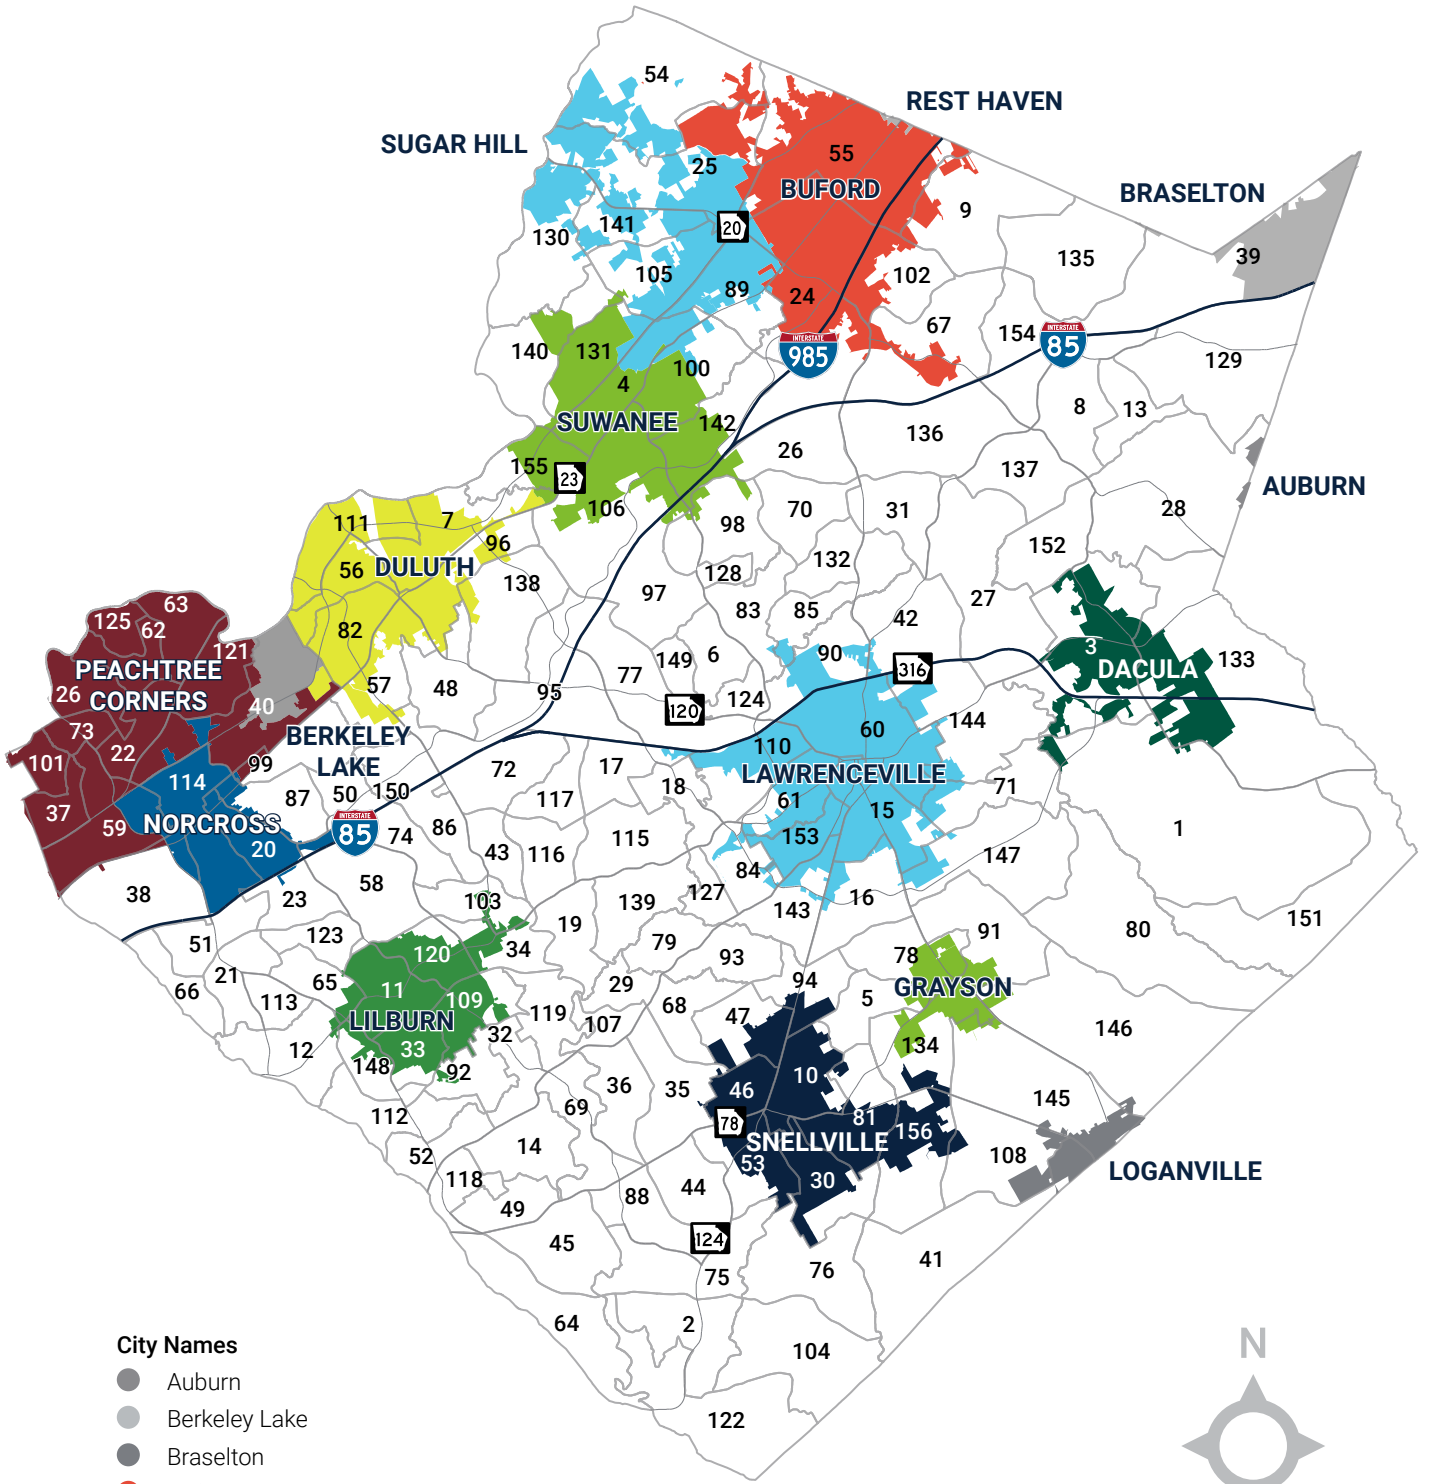

GWINNETT COUNTY

VOTING PRECINCT DISTRICTS

- City Names**
- Auburn
 - Berkeley Lake
 - Braselton
 - Buford
 - Dacula
 - Duluth
 - Grayson
 - Lawrenceville
 - Lilburn
 - Loganville
 - Norcross
 - Peachtree Corners
 - Rest Haven
 - Snellville
 - Sugar Hill
 - Suwanee